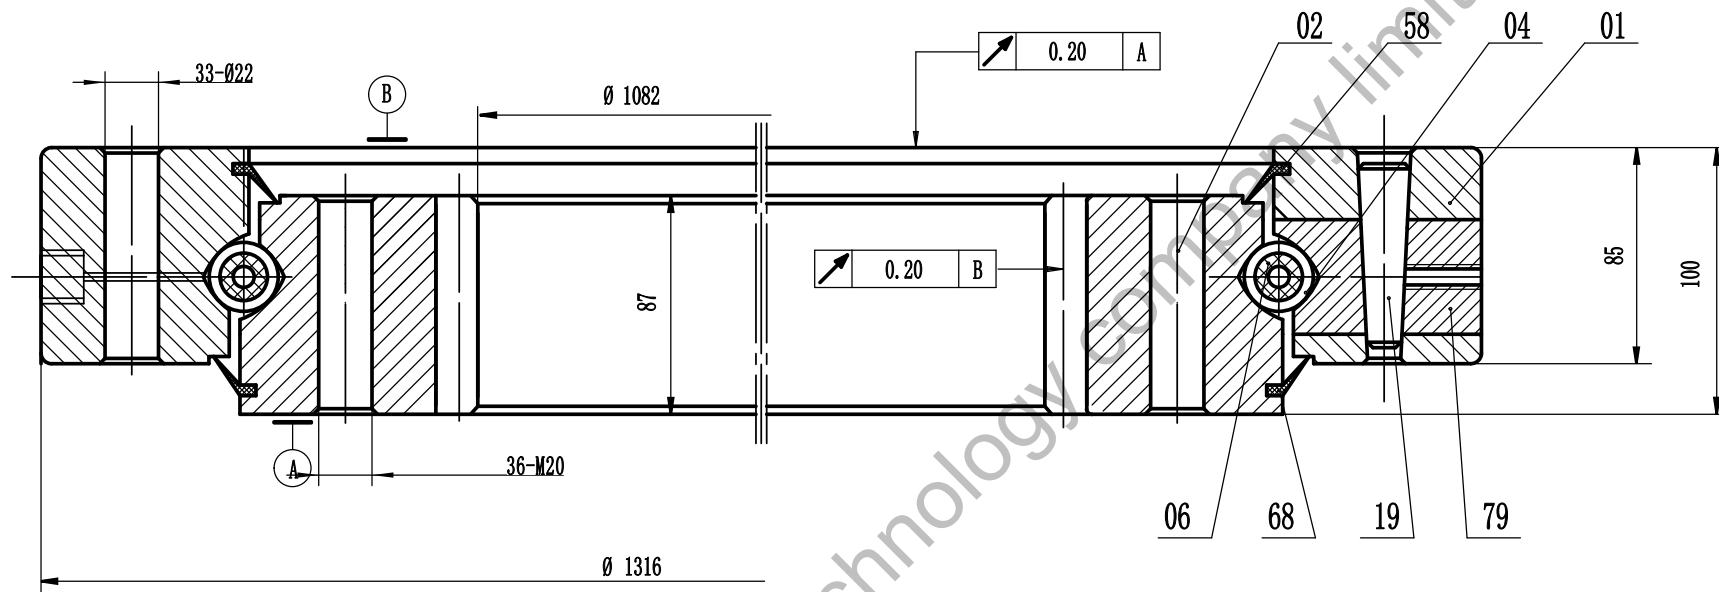

A-A

Remark:

1. Luoyang JCB Bearing Technology Co., Ltd is a technical Inc, specialize in designing and manufacturing slewing ring bearing, we can design and manufactur all kinds of slewing bearing according to client's requirement.

www.swing-bearings.com

SWING BEARING FOR CATERPILLER EXCAVATOR	320BS 5MS1-UP	
		Weight(kg)
		249
	Luoyang JCB Bearing Technology Co., Ltd	